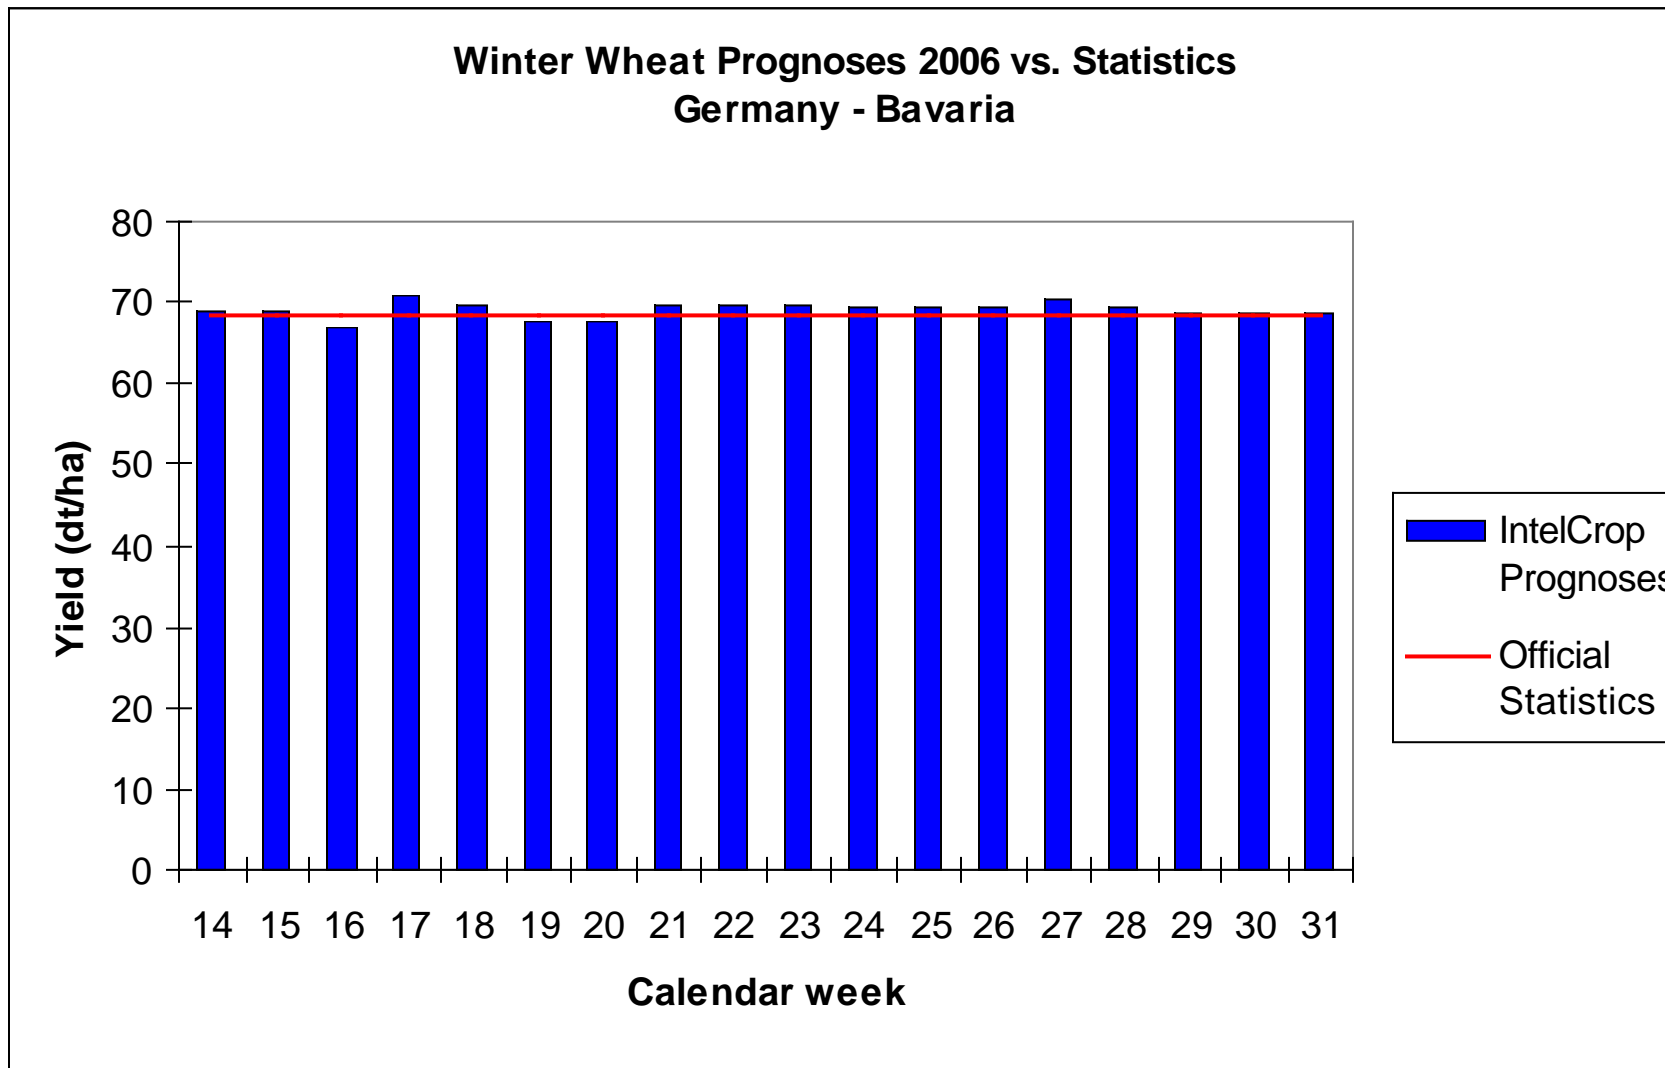

Germany – Bavaria 2006

Precision of **winter wheat** prognoses