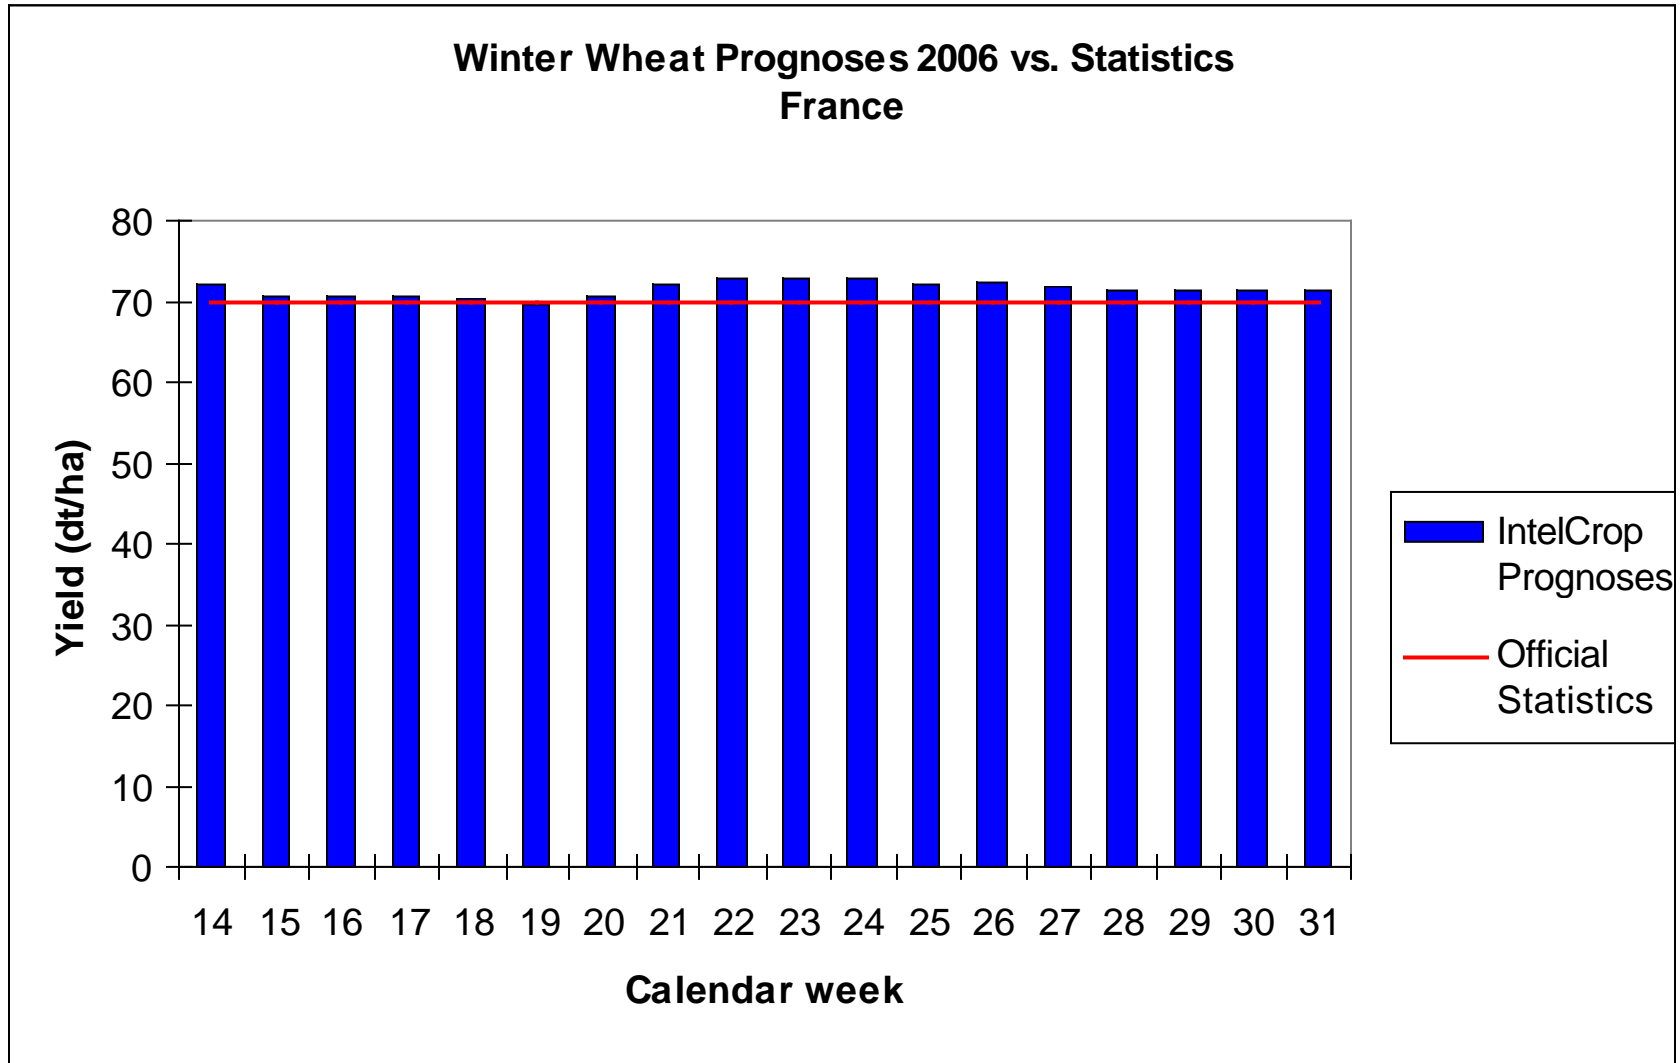

France 2006

Precision of **winter wheat** prognoses