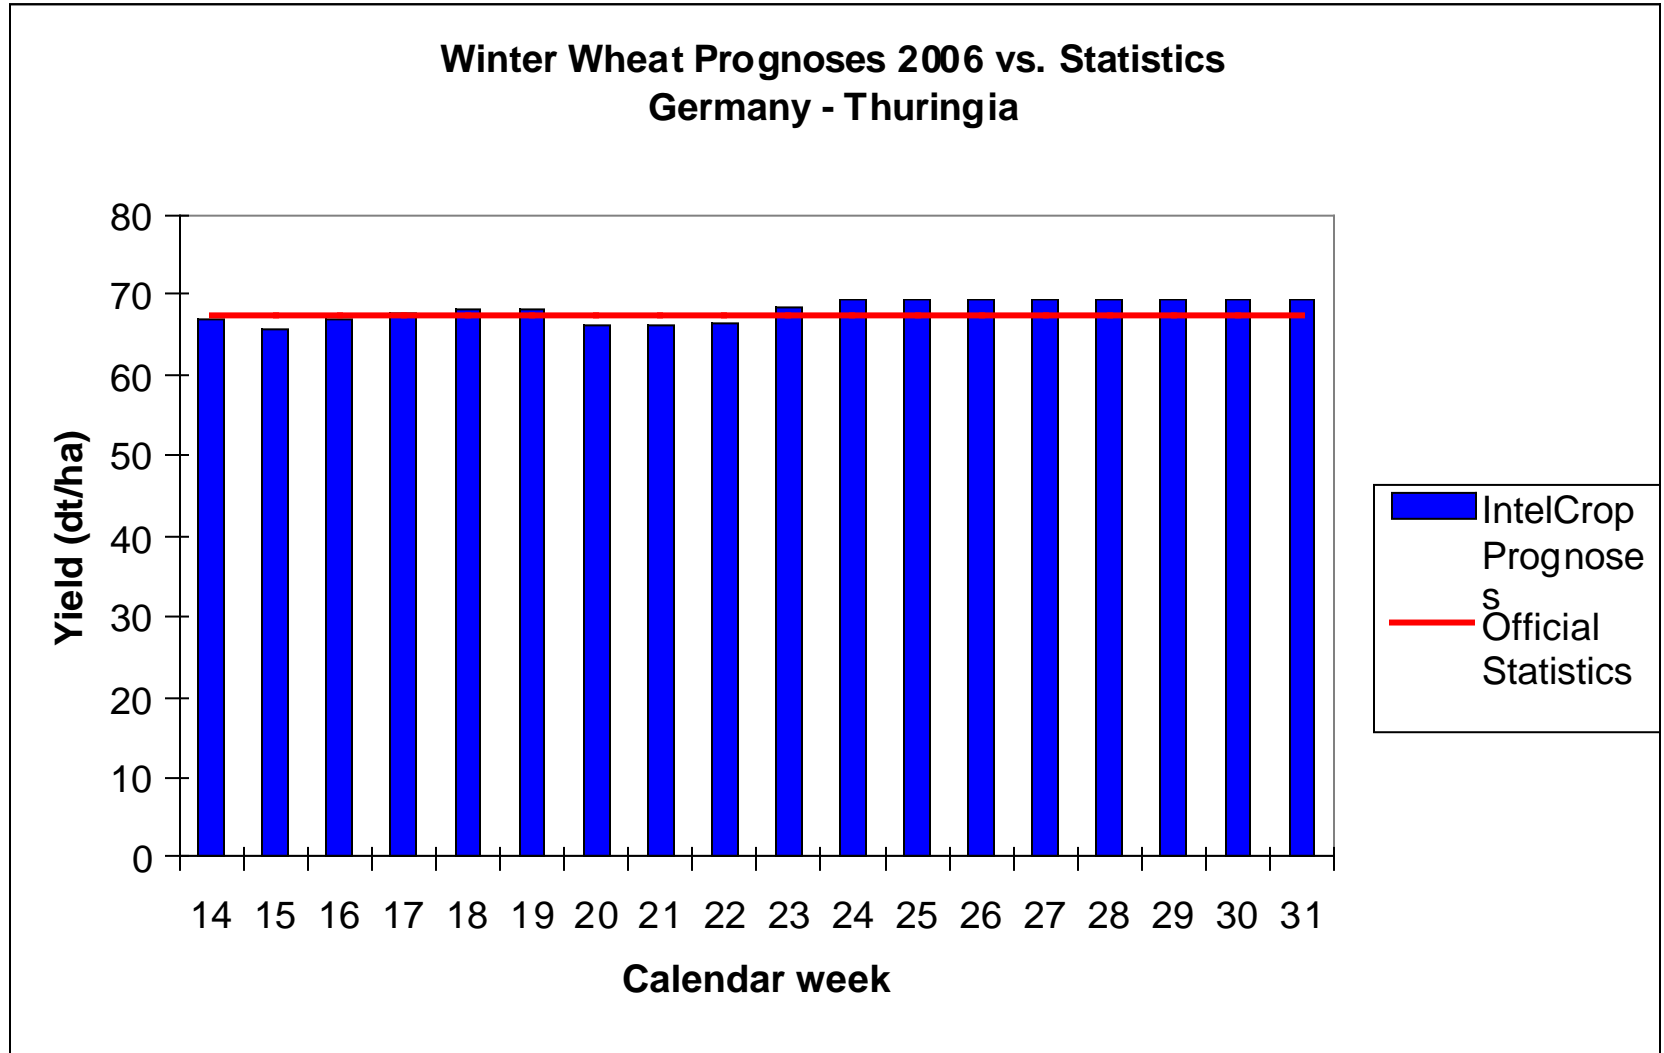

Germany – Thuringia 2006

Precision of **winter wheat** prognoses