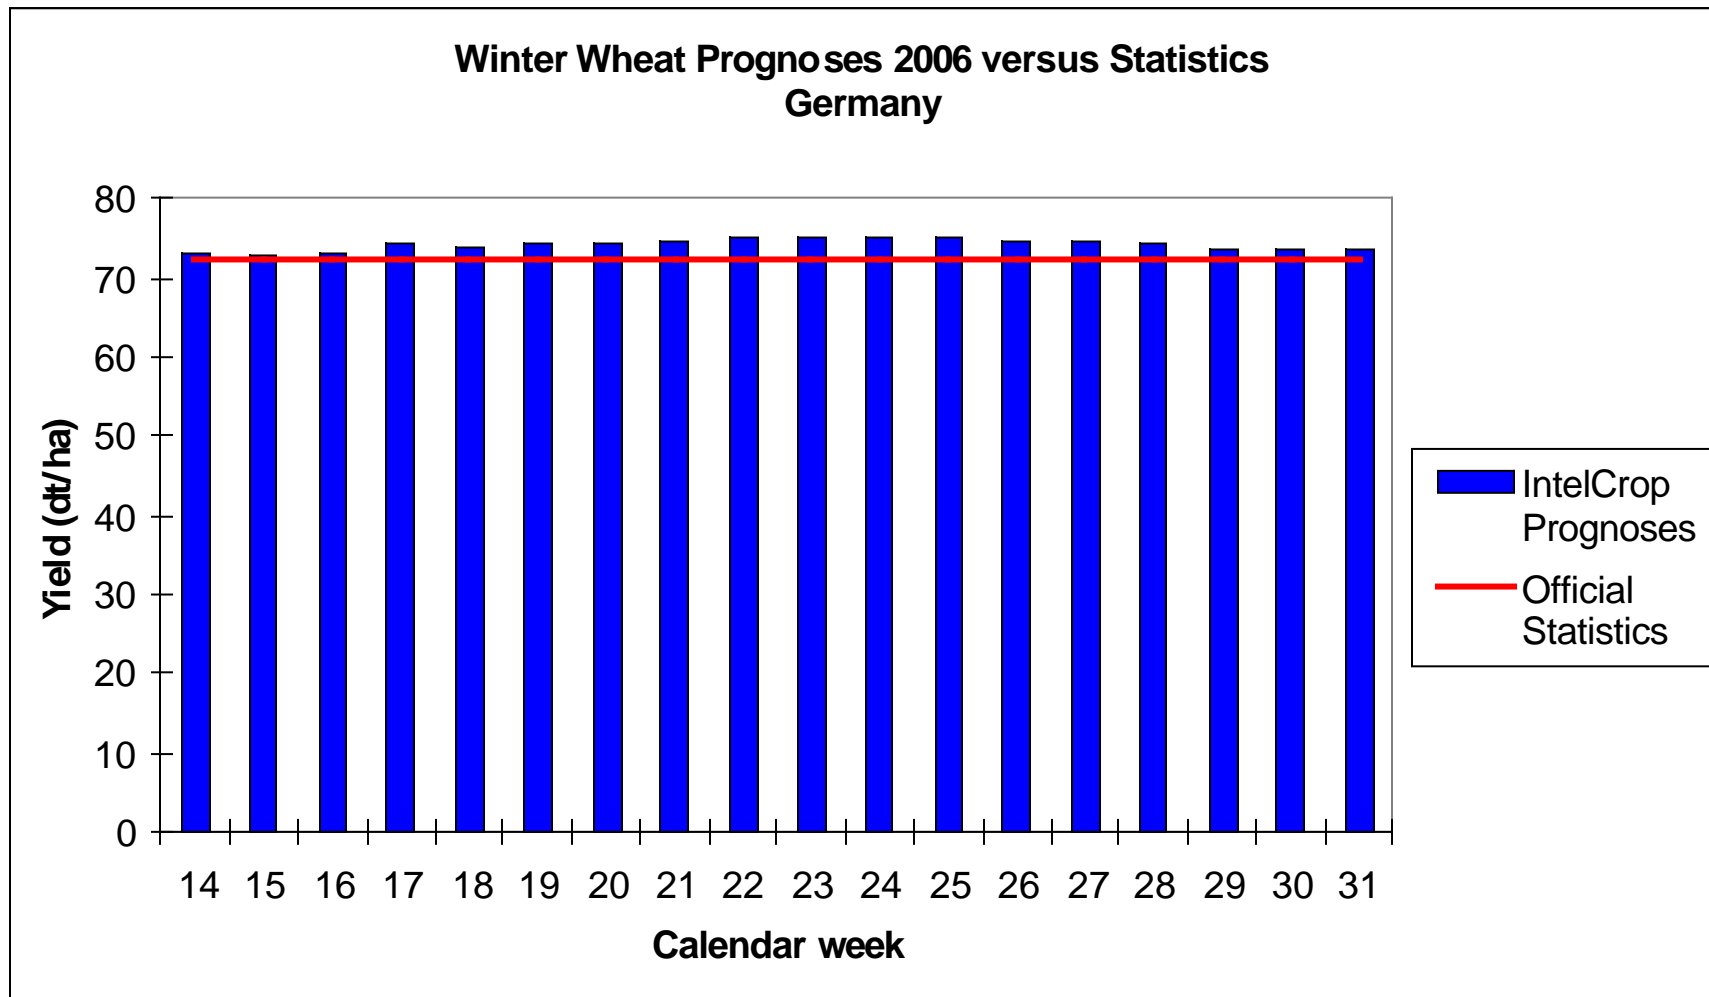

- Germany 2006

# Germany – Thuringia 2006

## Precision of **winter wheat** prognoses